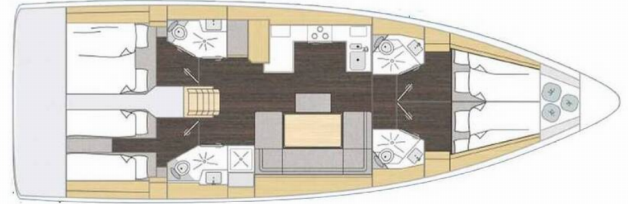

BAVARIA C46

Penelope (2025)

Member of
NAUTIC ALLIANCE **NA**

Technical specification

Charter Base	Lefkas, D-Marin, Greece
Yacht ID	137
Brand	Bavaria Yachtbau
Name	Penelope
Production year	2025
Length	49 ft
Cabins	4
Berths	8 + 1
Head/Shower	4

CHARTERBAR Yachting

BAVARIA C46

Penelope (2025)

Member of
NAUTIC ALLIANCE **NA**

Standard yacht equipment

Comfort: Bed linen, Blankets, Pillows

Deck: Bathing platform, Bilge pump - Mechanic, Bimini top, Cockpit table, Cockpit/stern, outside shower, Dinghy, Electric anchor windlass, Fenders, Gangway, Main anchor, Round/globular fender, Spare anchor (Reserve, Auxiliary anchor), Sprayhood, Teak cockpit, Winch handles