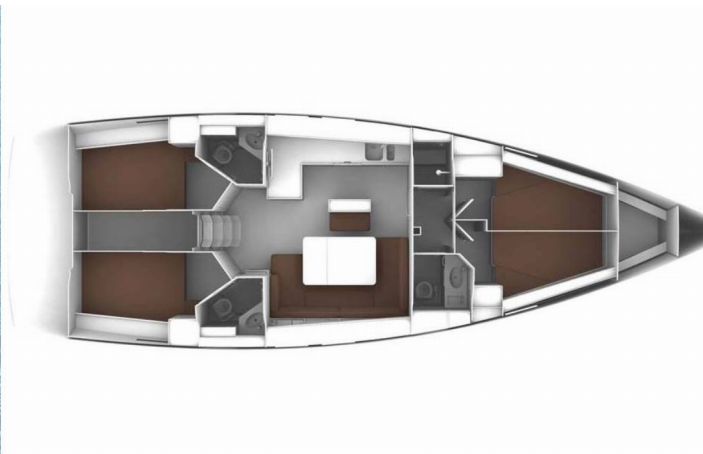

# BAVARIA CRUISER 46 STYLE

Giovanna (2025)

Member of **NA**  
NAUTIC ALLIANCE

## Technical specification

|                 |                                       |
|-----------------|---------------------------------------|
| Charter Base    | Golfo Aranci Marina Dell'Isola, Italy |
| Yacht ID        | 133                                   |
| Brand           | Bavaria Yachtbau                      |
| Name            | Giovanna                              |
| Production year | 2025                                  |
| Length          | 47 ft                                 |
| Cabins          | 4                                     |
| Berths          | 8 + 1                                 |
| Head/Shower     | 3                                     |

# BAVARIA CRUISER 46 STYLE

Giovanna (2025)