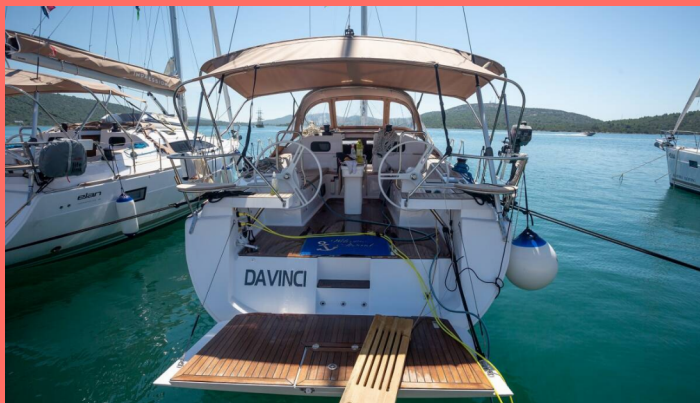

ELAN IMPRESSION 45

DaVinci

The Sailing yacht Elan Impression 45 „DaVinci“, built in 2019, is moored in ACI Marina Split, Split - Croatia. The yacht has 3 cabins, can accommodate 6 + 2 persons and has 2 toilets/showers.

YACHT SPECIFICATIONS

Charter Base

ACI Marina Split, Croatia

Yacht ID

9130

Brand

Elan Marine

Name

DaVinci

Production Year

2019

Length

13.85 m

Cabins

3

Berths

Deck

Bimini top, Cockpit table, Cockpit/stern, outside shower, Dinghy, Dinghy with outboard engine, Electric anchor windlass, Gangway, Sprayhood, Teak deck

Entertainment

Outdoor speakers

Galley

Gas bottles (2 pcs), Hot water, Microwave, Refrigerator