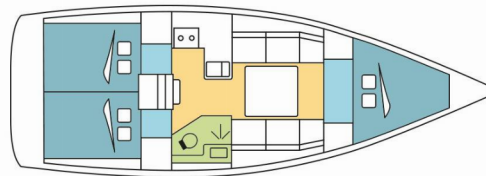

# DUFOUR 360 GL

SNOWDROP

The Sailing yacht Dufour 360 GL „SNOWDROP“, built in 2020, is moored in Lidingö-Gårshaga, - Sweden. The yacht has 3 cabins, can accommodate 6 + 2 persons and has 1 toilet/showers.

**SNOWDROP**

Production Year

**2020**

Length

**10.73 m**

Cabins

**3**

Berths