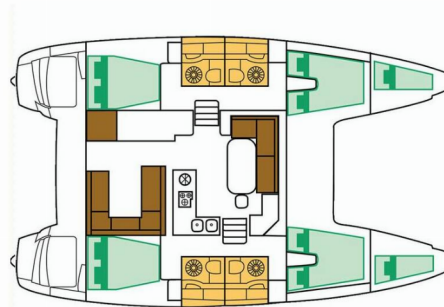

LAGOON 400 S2

Providence

The Catamaran Lagoon 400 S2 „Providence“, built in 2016, is moored in Guadeloupe, La Marina Bas du Fort, - Caribbean. The yacht has 4 + 2 cabins, can accommodate 8 + 2 persons and has 4 toilets/showers.

YACHT SPECIFICATIONS

Charter Base

**Guadeloupe, La Marina Bas du Fort,
Caribbean**

Yacht ID

8128

Brand

Lagoon-Bénéteau

Name

Providence

Production Year

2016

Length

11.97 m

Cabins

4 + 2

Berths

8 + 2

Head/Shower

4

STANDARD YACHT EQUIPMENT

Comfort

Cockpit cushions

Deck

Bimini top, Cockpit table, Cockpit/stern, outside shower, Davit, Dinghy, Electric anchor windlass, Mooring ropes, Outboard engine, Swimming ladder, Teak cockpit