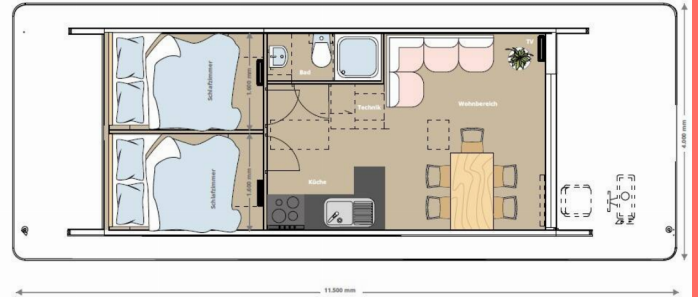

WOMA D12

front.CHARTERS_SINGLE_BOAT_DESC_TYPE_43242759

Seeliebe

YACHT SPECIFICATIONS

Charter Base

Röblinsee Marina, Germany

Yacht ID

8086

Brand

Woma

Name

Seeliebe

Production Year

2023

Length

11.50 m

Cabins

2

Berths

4 + 2

Head/Shower

1

STANDARD YACHT EQUIPMENT

Deck	Deck brush, Outboard engine, Plastic bucket, Sun deck, Swimming ladder
Entertainment	TV (internet TV), Wi-Fi Internet
Galley	Broom and dustpan, Coffee machine, Dishtowel, Freezer, Hot water, Kitchen towel, Kitchen utensils (Galley equipment, cutlery), Refrigerator, Stove
Interior	Electric toilet, Inside shower, Soap, Toilet brush, Toilet paper
Navigation	Bow thruster
Safety	Black Water Tank (400 L)
Yacht electrics	Heating