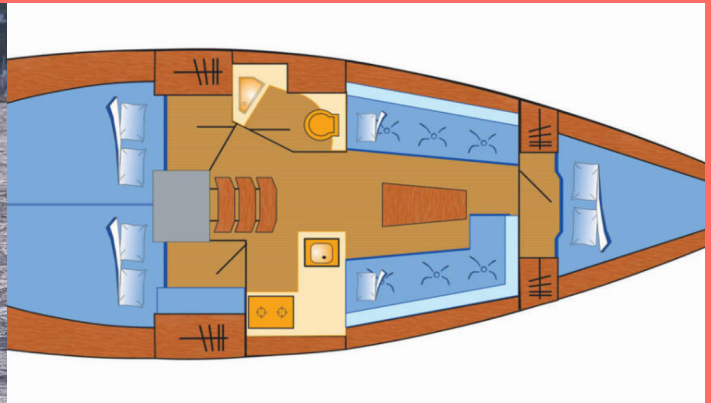

BAVARIA CRUISER 34

Loop

The Sailing yacht Bavaria Cruiser 34 „Loop“, built in 2016, is moored in Marina Flensburg Sonwik, - Germany. The yacht has 3 cabins, can accomodate 6 persons and has 1 toilets/showers.

Loop

Production Year

2016

Length

9.99 m

Cabins

3

Berths