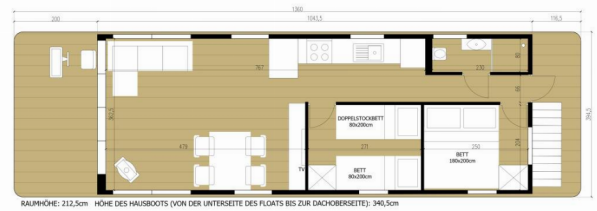

WOMA D13

front.CHARTERS_SINGLE_BOAT_DESC_TYPE_43242759

RedWine

YACHT SPECIFICATIONS

Charter Base

Röblinsee Marina, Germany

Yacht ID

7533

Brand

Woma

Name

RedWine

Production Year

2022

Length

13.70 m

Cabins

2

Berths

7

Head/Shower

1

STANDARD YACHT EQUIPMENT

Comfort

Sundeck chairs

Deck

Bathing platform, Bimini top, Deck brush, Deck lights, Outboard engine, Plastic bucket, Sun deck, Swimming ladder

Entertainment

TV (*SMART TV), Wi-Fi Internet

Galley

Bin bag, Broom and dustpan, Coffee machine, Dish towel, Dishwasher, Freezer, Hot water, Kitchen towel, Kitchen utensils (Galley equipment, cutlery), Oven, Refrigerator, Stove, Toaster

Interior

Electric toilet, Fireplace, Inside shower, Soap, Toilet brush, Toilet paper

Navigation

Bow thruster, Stern thruster

Safety

Black Water Tank (450 L)

Yacht electrics

Air Conditioning, Heating