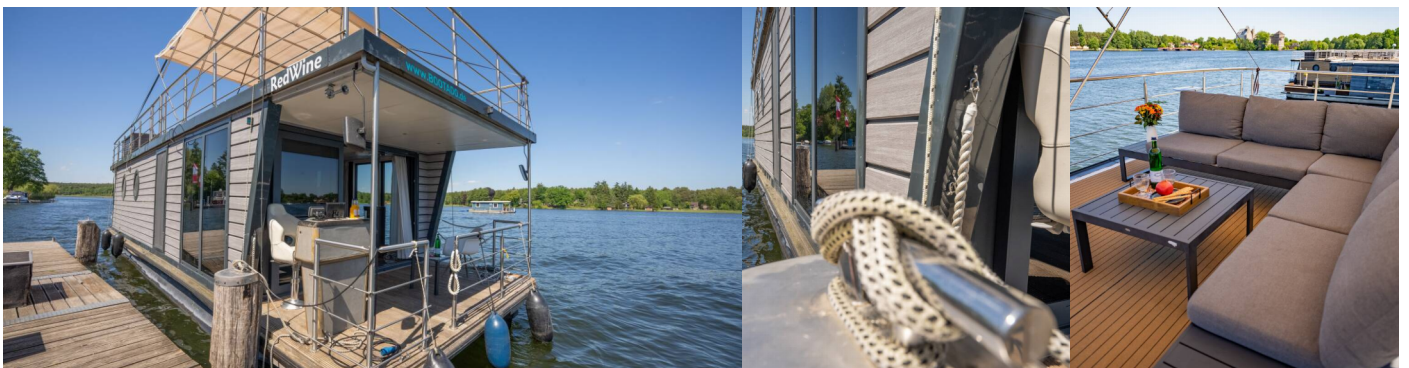

PRICE / WEEKS

01.05. - 04.05.2026 Booked	13.05. - 16.05.2026 Booked	18.05. - 23.05.2026 Booked	23.05. - 02.06.2026 Booked
04.06. - 08.06.2026 Booked	08.06. - 15.06.2026 Booked	19.06. - 26.06.2026 Booked	26.06. - 02.07.2026 Booked
08.07. - 13.07.2026 Booked	18.07. - 25.07.2026 Booked	27.07. - 03.08.2026 Booked	15.08. - 22.08.2026 Booked
02.09. - 05.09.2026 Booked			

WEB

charterbar-yachting.de

PHONE

+49 (0)931-30 699 04-0

E-MAIL

info@charterbar-yachting.de

CHARTERBAR YACHTING

Kleinstr. 1, 81379, München, Germany

CHARTERBAR Yachting