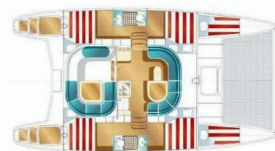

# NAUTITECH 40 OPEN

Ti Kay

The Catamaran Nautitech 40 Open „Ti Kay“, built in 2002, is moored in San Blas, Corazon de Jesus, - Panama. The yacht has 3 + 1 cabins, can accommodate 6 + 1 persons and has 2 toilets/showers.

## YACHT SPECIFICATIONS

Charter Base

**San Blas, Corazon de Jesus, Panama**

Yacht ID

**6810**

Brand

**Nautitech Rochefort**

Name

**Ti Kay**

Production Year

**2002**

Length

**11.98 m**

Cabins

**3 + 1**

Berths