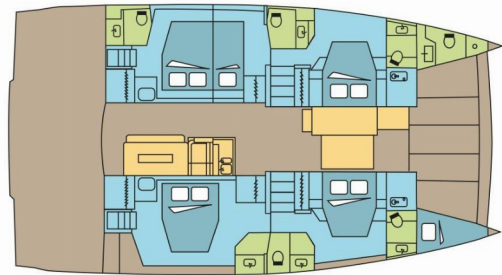

# BALI 4.8

BABBAGE

The Catamaran Bali 4.8 „BABBAGE“, built in 2024, is moored in Seychelles, Praslin, - Seychelles. The yacht has 5 + 1 cabins, can accommodate 10 + 1 persons and has 5 + 1 toilets/showers.