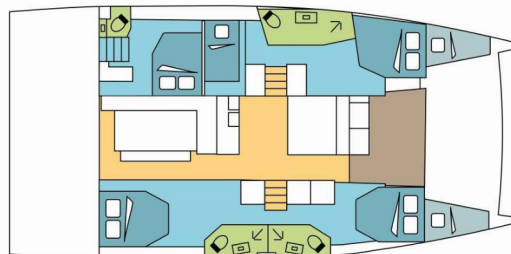

BALI 4.6

THONIC DREAM

The Catamaran Bali 4.6 „THONIC DREAM“, built in 2022, is moored in La Paz, Costa Baja Marina, - Mexico. The yacht has 5 + 2 cabins, can accommodate 10 + 2 persons and has 4 toilets/showers.