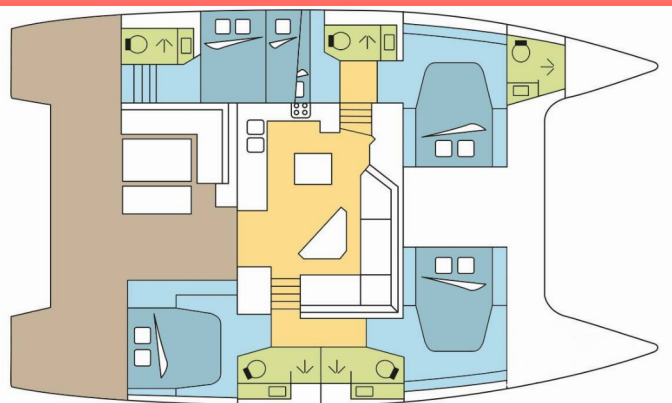

# FOUNTAIN PAJOT SAONA 47

PURRFECT\_DB

The Catamaran Fountaine Pajot Saona 47 „PURRFECT\_DB“, built in 2020, is moored in Whitsundays, Airlie Beach, Coral Sea Marina, - Australia and Oceania. The yacht has 5 cabins, can accomodate 10 + 2 persons and has 5 toilets/showers.

**PURRFECT\_DB**

Production Year

**2020**

Length

**13.94 m**

Cabins

**5**

Berths

**10 + 2**

Max. Passengers

**12**

Head/Shower

**5**

## STANDARD YACHT EQUIPMENT

Comfort

Cockpit cushions

Deck

Bimini top, Cockpit fridge (75L), Cockpit table, Cockpit/stern, outside shower (with hot/cold water), Davit, Dinghy, Electric anchor windlass, Swimming ladder