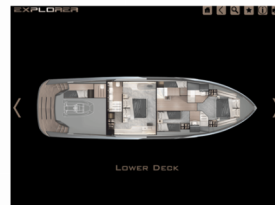

EXPLORER FLY 62

Blue Moon

The Motor yacht Explorer Fly 62 „Blue Moon“, built in 2021, is moored in Sukosan, D-Marin Dalmacija Marina, - Croatia. The yacht has 3 + 2 cabins, can accommodate 6 + 2 persons and has 3 + 1 toilets/showers.

Blue Moon

Production Year

2021

Length

18.90 m

Cabins

3 + 2

Berths