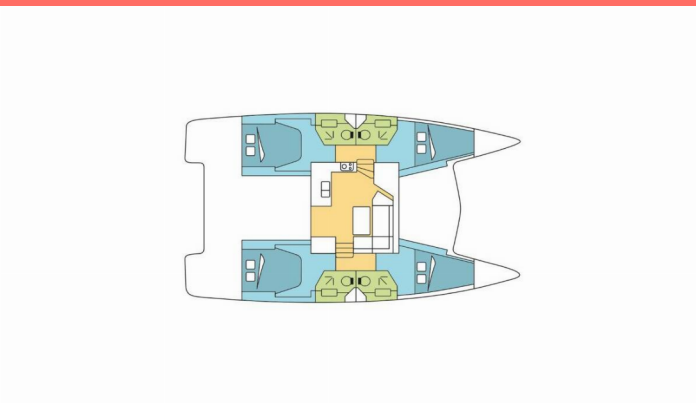

FONTAINE PAJOT LUCIA 40

ELUCHIL

The Catamaran Fontaine Pajot Lucia 40 „ELUCHIL “, built in 2020, is moored in Seychelles, Praslin, - Seychelles. The yacht has 4 cabins, can accommodate 8 + 2 persons and has 4 toilets/showers.

ELUCHIL

Production Year

2020

Length

11.73 m

Cabins

4

Berths

Interior

Convertible table in salon, Electric fans in cabins

Navigation

Autopilot, GPS chart plotter (In cockpit), List of lights, Wind/speed/depth instruments

Safety

VHF radio

Sails

Electric winch, Lazy bag, Lazy jacks