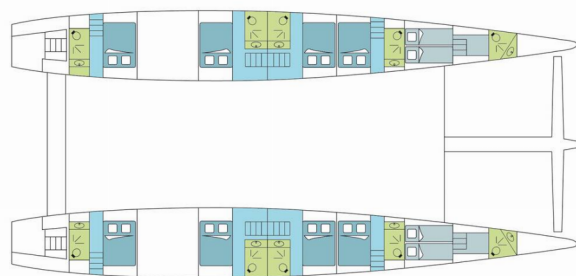

# DREAM 82

DREAM 82

The Catamaran Dream 82 „DREAM 82 “, built in 2009, is moored in Phuket, Yacht Haven Marina, - Thailand . The yacht has 10 + 2 cabins, can accomodate 20 + 4 persons and has 12 toilets/showers.

**DREAM 82**

Production Year

**2009**

Length

**23.99 m**

Cabins

**10 + 2**

Berths

**20 + 4**

Max. Passengers

**20**

Head/Shower

**12**

## STANDARD YACHT EQUIPMENT

Comfort

Beach towel, Shower towels

Deck

Bimini top, Dinghy (5 m ), Electric anchor windlass, Outboard engine (40 hp ), Swimming ladder

Entertainment

Computer, DVD player, Fishing equipment, Kayak, LCD TV, Outdoor speakers, Wakeboard, Windsurf