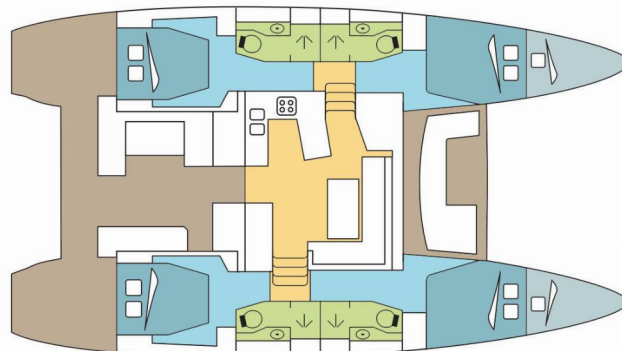

LAGOON 450 S

WAZODEZIL

The Catamaran Lagoon 450 S „WAZODEZIL“, built in 2020, is moored in Marsh Harbour, Conch Inn Marina, - Bahamas. The yacht has 4 + 2 cabins, can accommodate 8 + 2 persons and has 4 toilets/showers.

YACHT SPECIFICATIONS

Charter Base

**Marsh Harbour, Conch Inn Marina,
Bahamas**

Yacht ID

3111

Brand

Lagoon-Bénéteau

Name

WAZODEZIL

Production Year

2020

Length

13.96 m

Cabins

4 + 2

Berths

Deck

Bimini top, Cockpit table, Cockpit/stern, outside shower, Davit, Dinghy, Electric anchor windlass, Ice box in cockpit (65 L), Outboard engine

Entertainment

CD player, Fusion radio (with USB), Outdoor speakers