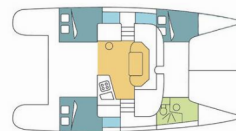

MAHE 36

NEKO

The Catamaran Mahe 36 „NEKO “, built in 2009, is moored in Whitsundays, Airlie Beach, Coral Sea Marina, - Australia and Oceania. The yacht has 3 cabins, can accomodate 6 persons and has 1 toilets/showers.

YACHT SPECIFICATIONS

Charter Base

Whitsundays, Airlie Beach, Coral Sea Marina, Australia and Oceania

Yacht ID

3065

Brand

Fountaine Pajot

Name

NEKO

Production Year

2009

Length

11.00 m

Cabins

3

Berths

6

Max. Passengers

6

Head/Shower

1

STANDARD YACHT EQUIPMENT

Deck	Bimini top, Cockpit/stern, outside shower, Dinghy, Electric anchor windlass, Grill/Barbecue/Plancha, Ice box in cockpit, Swimming ladder
Entertainment	CD player, MP3 Jack-Ipod, TV + DVD
Galley	Freezer (40 L), Refrigerator (120 L)
Interior	Electric fans in cabins
Navigation	Autopilot, Depthsounder, GPS chart plotter, Speedometer (Speed log), Wind instrument/Anemometer
Safety	VHF radio
Sails	Self tailing (manual) winch
Yacht electrics	Inverter, Solar panels