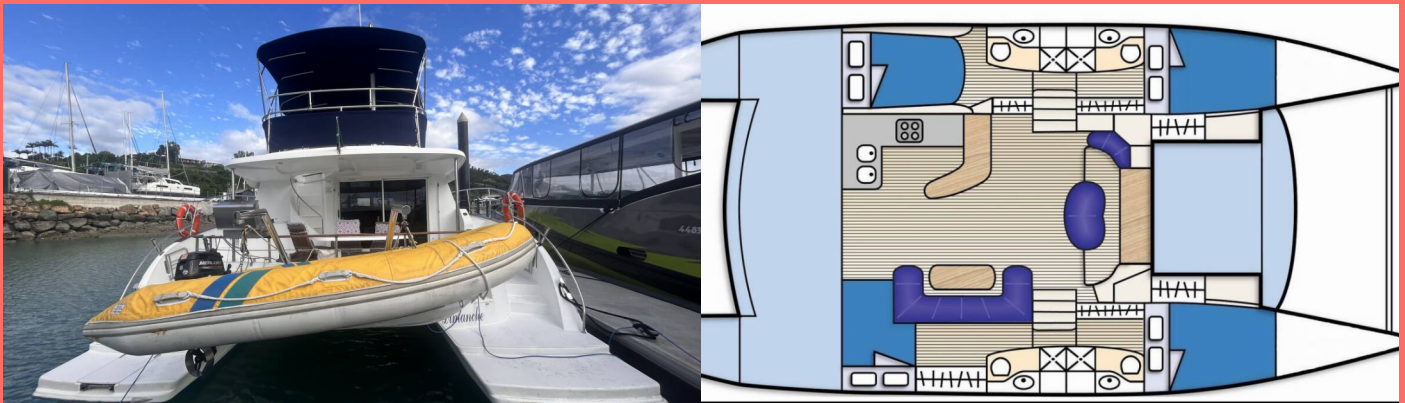

# CUMBERLAND 46

DIMANCHE

The Power catamaran Cumberland 46 „DIMANCHE “, built in 2008, is moored in Whitsundays, Airlie Beach, Coral Sea Marina, - Australia and Oceania. The yacht has 4 cabins, can accomodate 8 persons and has 4 toilets/showers.

## STANDARD YACHT EQUIPMENT

Deck

Bimini top, Cockpit/stern, outside shower, Dinghy, Electric anchor windlass, Grill/Barbecue/Plancha, Ice box in cockpit, Swimming ladder

Entertainment

CD player, iPod docking system (salon), TV + DVD