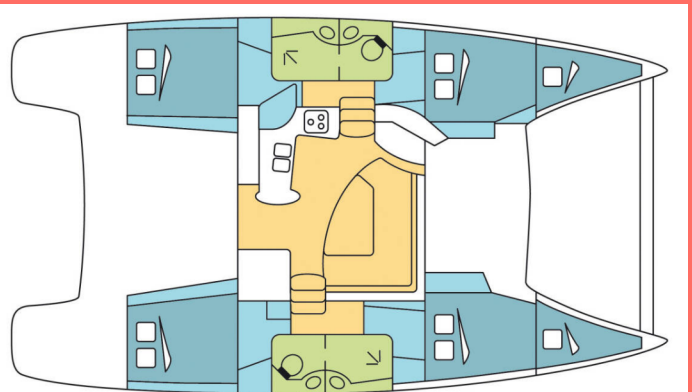

# LIPARI 41

L AVANT

The Catamaran Lipari 41 „L AVANT “, built in 2010, is moored in Whitsundays, Airlie Beach, Coral Sea Marina, - Australia and Oceania. The yacht has 4 cabins, can accomodate 8 persons and has 2 toilets/showers.