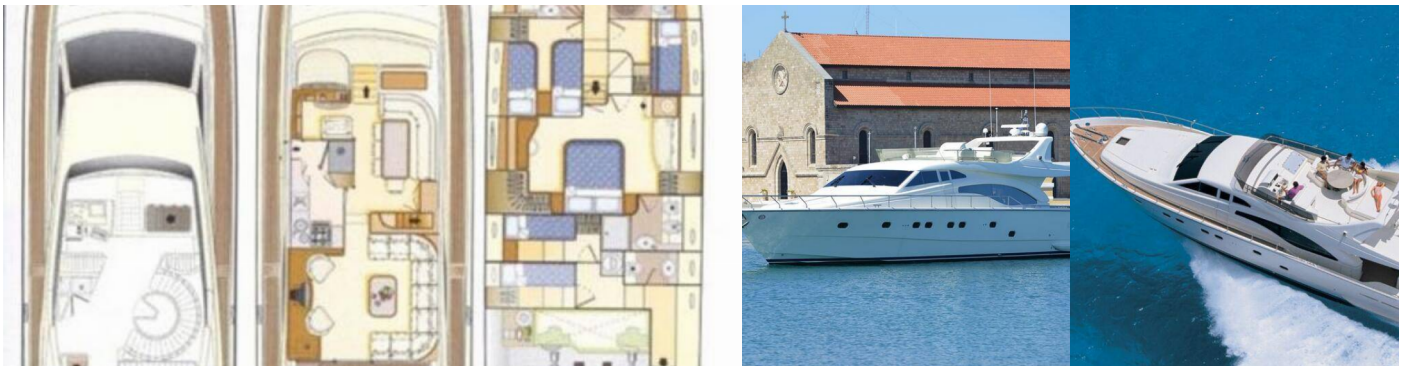

PRICE / WEEKS

29.06. - 04.07.2026

Booked

10.08. - 22.08.2026

Booked

WEB

charterbar-yachting.de

PHONE

+49 (0)931-30 699 04-0

E-MAIL

info@charterbar-yachting.de

CHARTERBAR YACHTING

Kleinstr. 1, 81379, München, Germany

CHARTERBAR Yachting